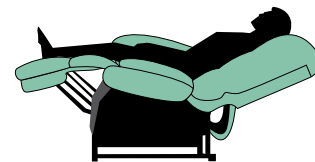

 **Pocket Coil  
Spring Seat  
Standard!**

*EZ<sup>ZZ</sup>Sleeper*

**MAXI  
COMFORT®**  
*Ultimate Recline Technology*

**EZ Sleeper  
PR735-MLA**

The PR735 EZ Sleeper is just for you! This luxury power lift recliner combines a contemporary design with our patented MaxiComfort positioning for unmatched style and comfort. Its ultramodern, clean lines pair perfectly with a contemporary décor, especially in smaller spaces. Enjoy the long-lasting comfort of this rounded, track arm style chair with a tailored seam back. Your choice of luxurious fabrics and MaxiComfort positioning will make this chair the favorite seat in the house.

## Patented MaxiComfort Positions with Rising Seat

TV

Zero Gravity

Trendelenburg

MaxiComfort patented positioning technology allows for a greater range of positions at the touch of a button. These positions may help improve circulation, relieve back pain and enhance comfort.