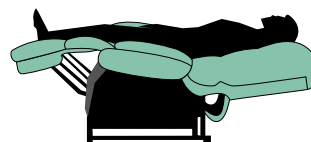

 **Pocket Coil  
Spring Seat  
Standard!**

*EZ<sup>ZZ</sup>Sleeper*

**MAXI  
COMFORT®**  
*Ultimate Recline Technology*

**EZ Sleeper  
PR735-MLA**

The PR735 EZ Sleeper is just for you! This luxury power lift recliner combines a contemporary design with our patented MaxiComfort positioning for unmatched style and comfort. Its ultramodern, clean lines pair perfectly with a contemporary décor, especially in smaller spaces. Enjoy the long-lasting comfort of this rounded, track arm style chair with a tailored seam back. Your choice of luxurious fabrics and MaxiComfort positioning will make this chair the favorite seat in the house.

## Patented MaxiComfort Positions with Rising Seat

TV

Zero Gravity

Trendelenburg

MaxiComfort patented positioning technology allows for a greater range of positions at the touch of a button. These positions may help improve circulation, relieve back pain and enhance comfort.